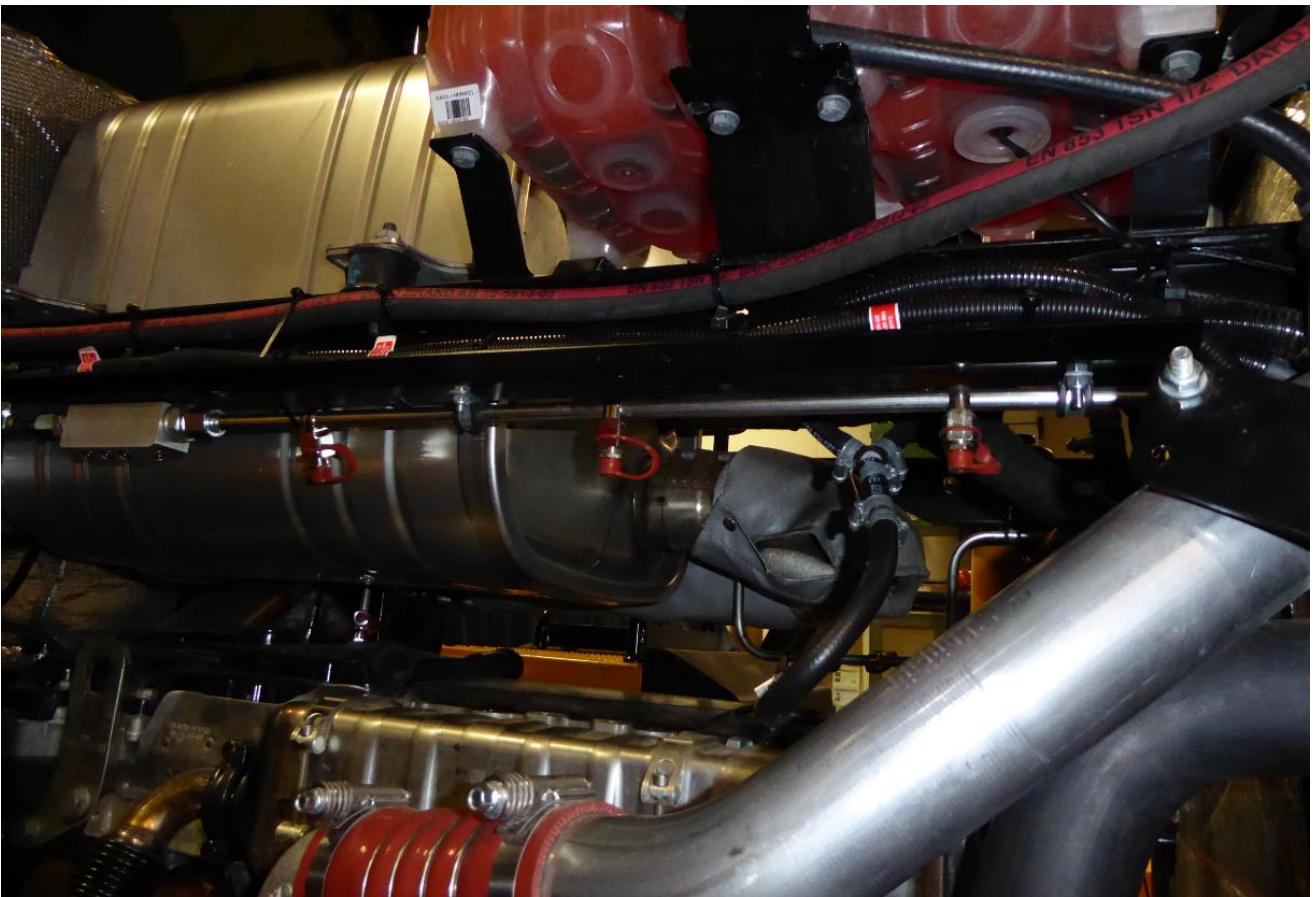

FORREX SV-K 1200 (20 L) installed in  
JCB 457 Wheel Loader

FORREX SV-K 1200 (20 L) installed in  
JCB 457 Wheel Loader

FORREX SV-K 1200 (20 L) installed in  
JCB 457 Wheel Loader

FORREX SV-K 1200 (20 L) installed in  
JCB 457 Wheel Loader

FORREX SV-K 1200 (20 L) installed in  
JCB 457 Wheel Loader

FORREX SV-K 1200 (20 L) installed in  
JCB 457 Wheel Loader

FORREX SV-K 1200 (20 L) installed in  
JCB 457 Wheel Loader