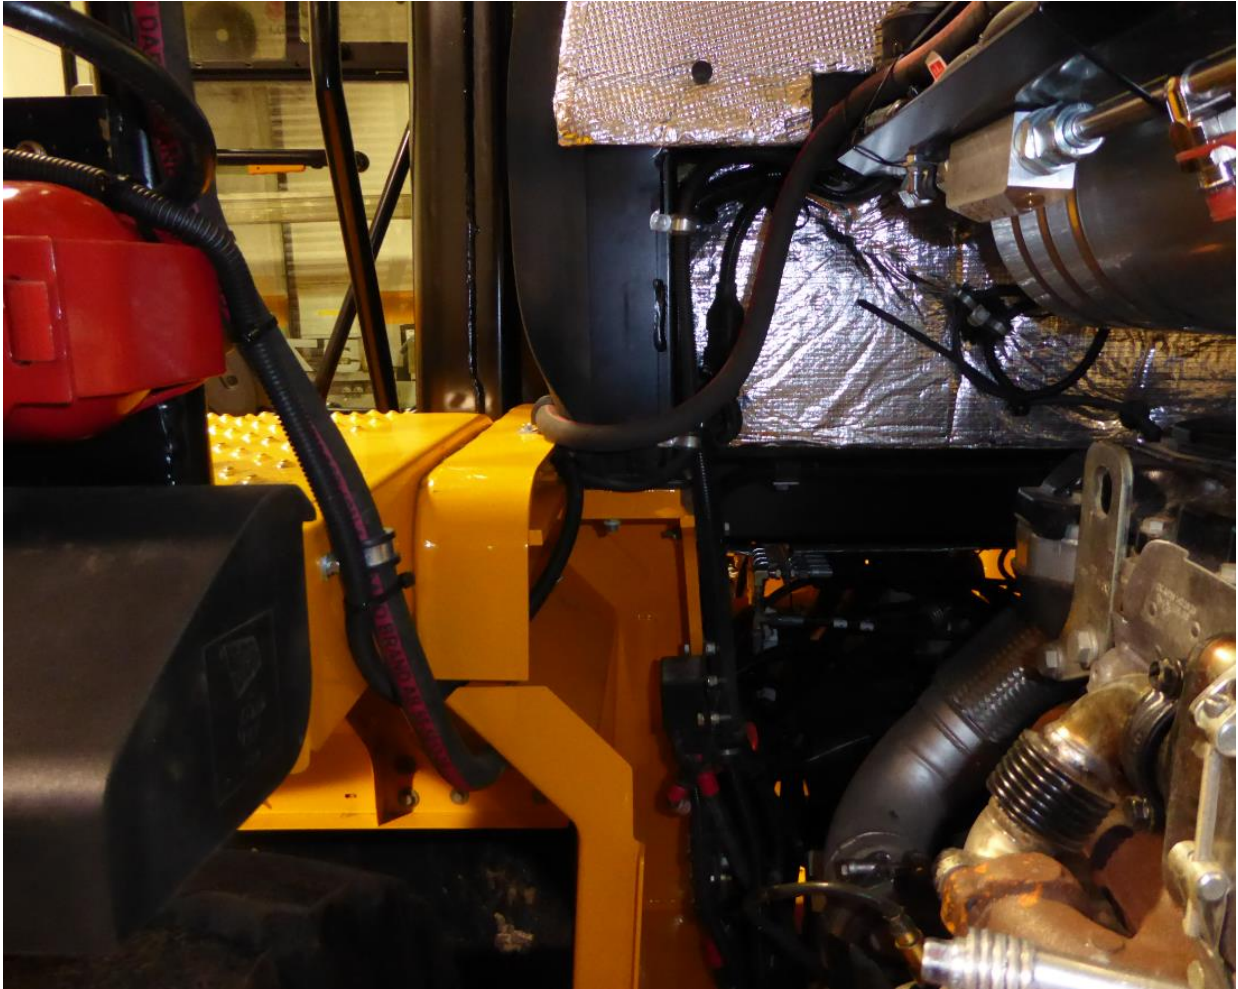

FORREX SV-K 1200 (20 L) installed in  
JCB 457 Wheel Loader

FORREX SV-K 1200 (20 L) installed in  
JCB 457 Wheel Loader

FORREX SV-K 1200 (20 L) installed in  
JCB 457 Wheel Loader

FORREX SV-K 1200 (20 L) installed in  
JCB 457 Wheel Loader

FORREX SV-K 1200 (20 L) installed in  
JCB 457 Wheel Loader

FORREX SV-K 1200 (20 L) installed in  
JCB 457 Wheel Loader

FORREX SV-K 1200 (20 L) installed in  
JCB 457 Wheel Loader