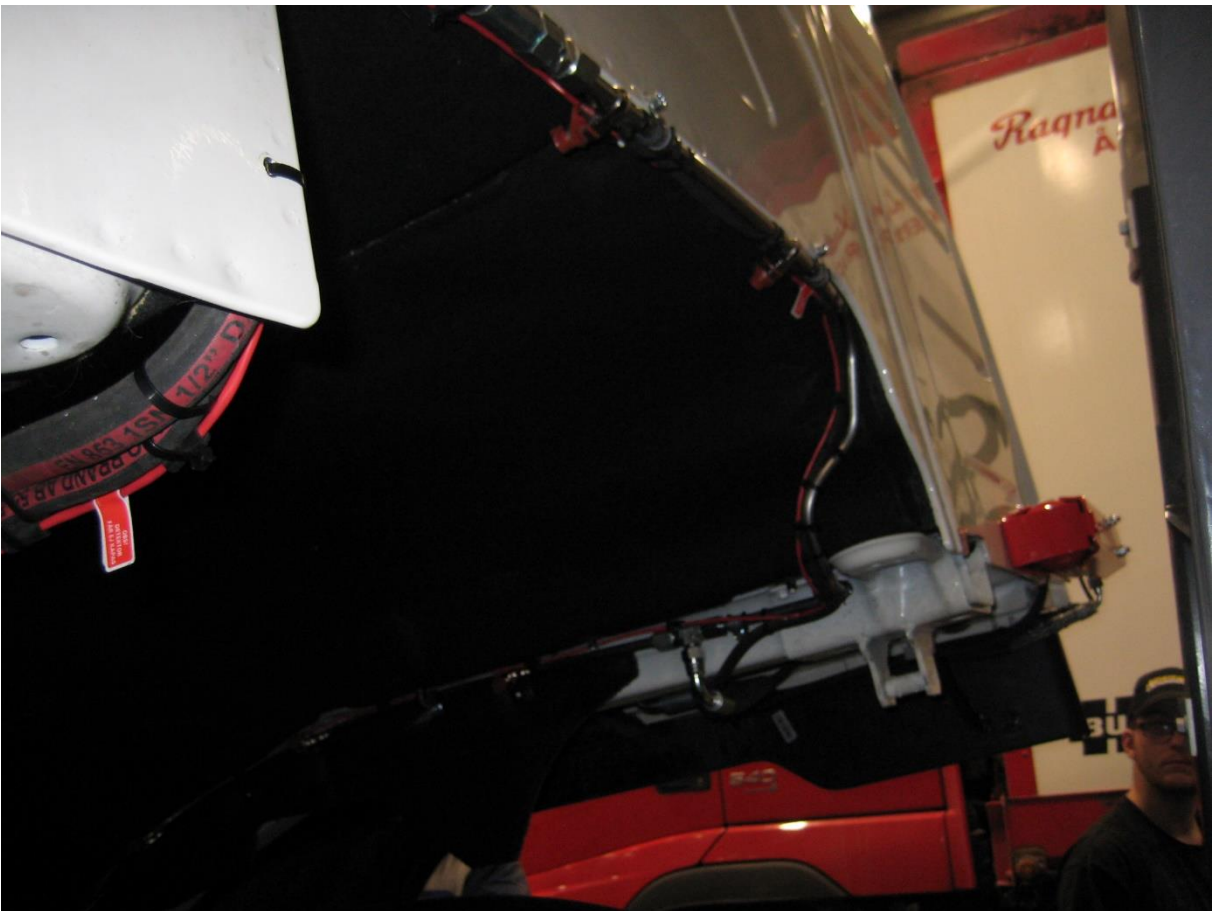

FORREX SV-K 1100 (10 L) installed in
Volvo Truck FM 2012

FORREX SV-K 1100 (10 L) installed in
Volvo Truck FM 2012

FORREX SV-K 1100 (10 L) installed in
Volvo Truck FM 2012

FORREX SV-K 1100 (10 L) installed in
Volvo Truck FM 2012

FORREX SV-K 1100 (10 L) installed in
Volvo Truck FM 2012

FORREX SV-K 1100 (10 L) installed in
Volvo Truck FM 2012