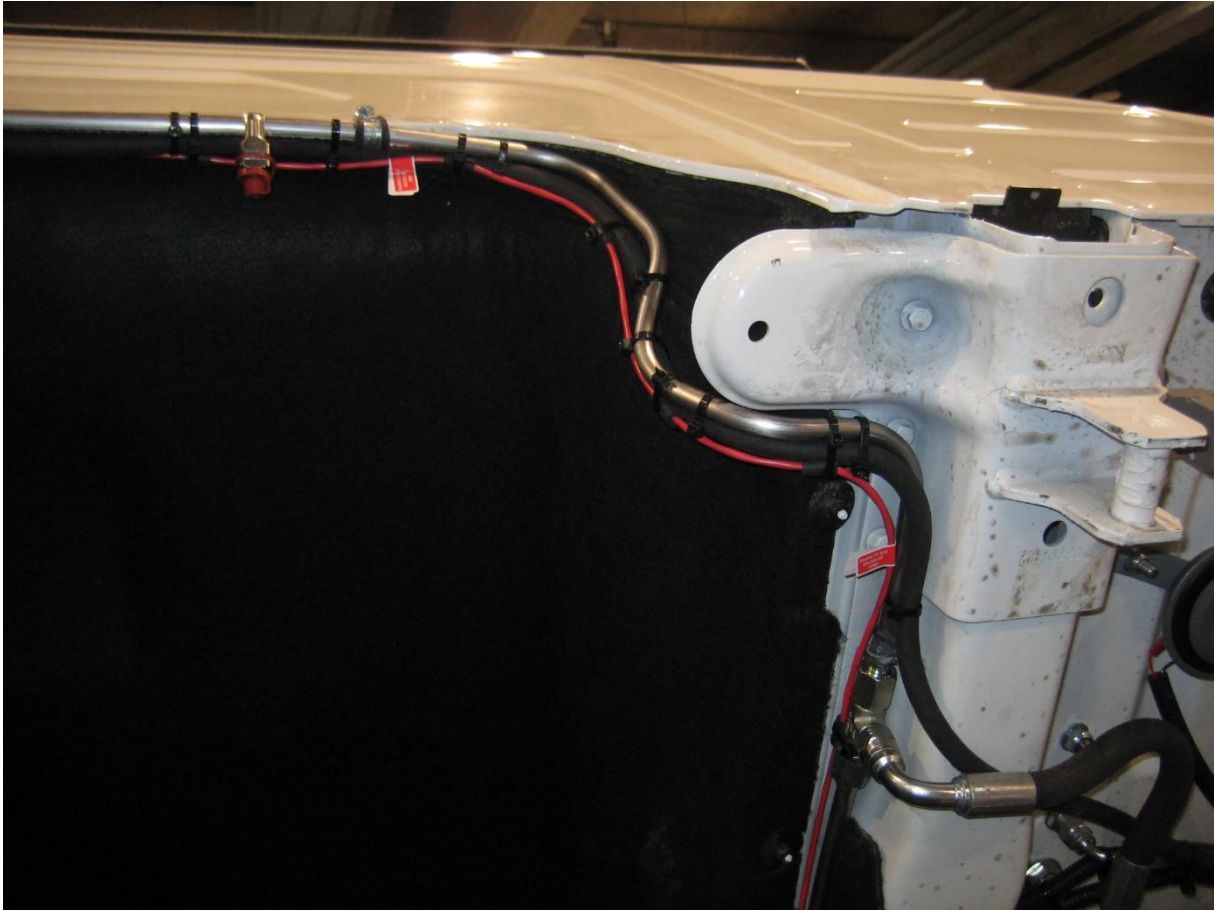

FORREX SV-K 1100 (10 L) installed in
Volvo Truck FM 2012

FORREX SV-K 1100 (10 L) installed in
Volvo Truck FM 2012

FORREX SV-K 1100 (10 L) installed in
Volvo Truck FM 2012

FORREX SV-K 1100 (10 L) installed in
Volvo Truck FM 2012

FORREX SV-K 1100 (10 L) installed in
Volvo Truck FM 2012

FORREX SV-K 1100 (10 L) installed in
Volvo Truck FM 2012