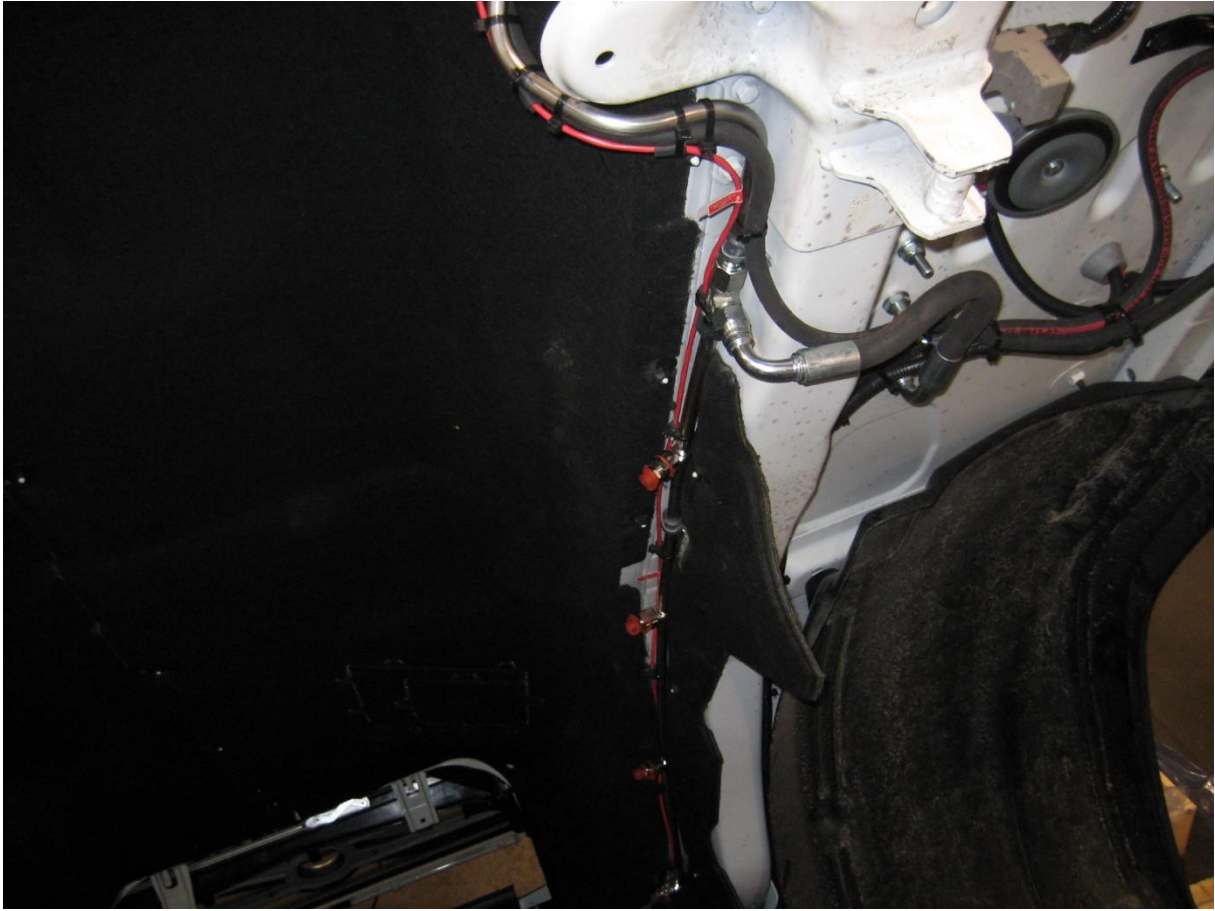

FORREX SV-K 1100 (10 L) installed in
Volvo Truck FM 2012

FORREX SV-K 1100 (10 L) installed in
Volvo Truck FM 2012

FORREX SV-K 1100 (10 L) installed in
Volvo Truck FM 2012

FORREX SV-K 1100 (10 L) installed in
Volvo Truck FM 2012

FORREX SV-K 1100 (10 L) installed in
Volvo Truck FM 2012

FORREX SV-K 1100 (10 L) installed in
Volvo Truck FM 2012