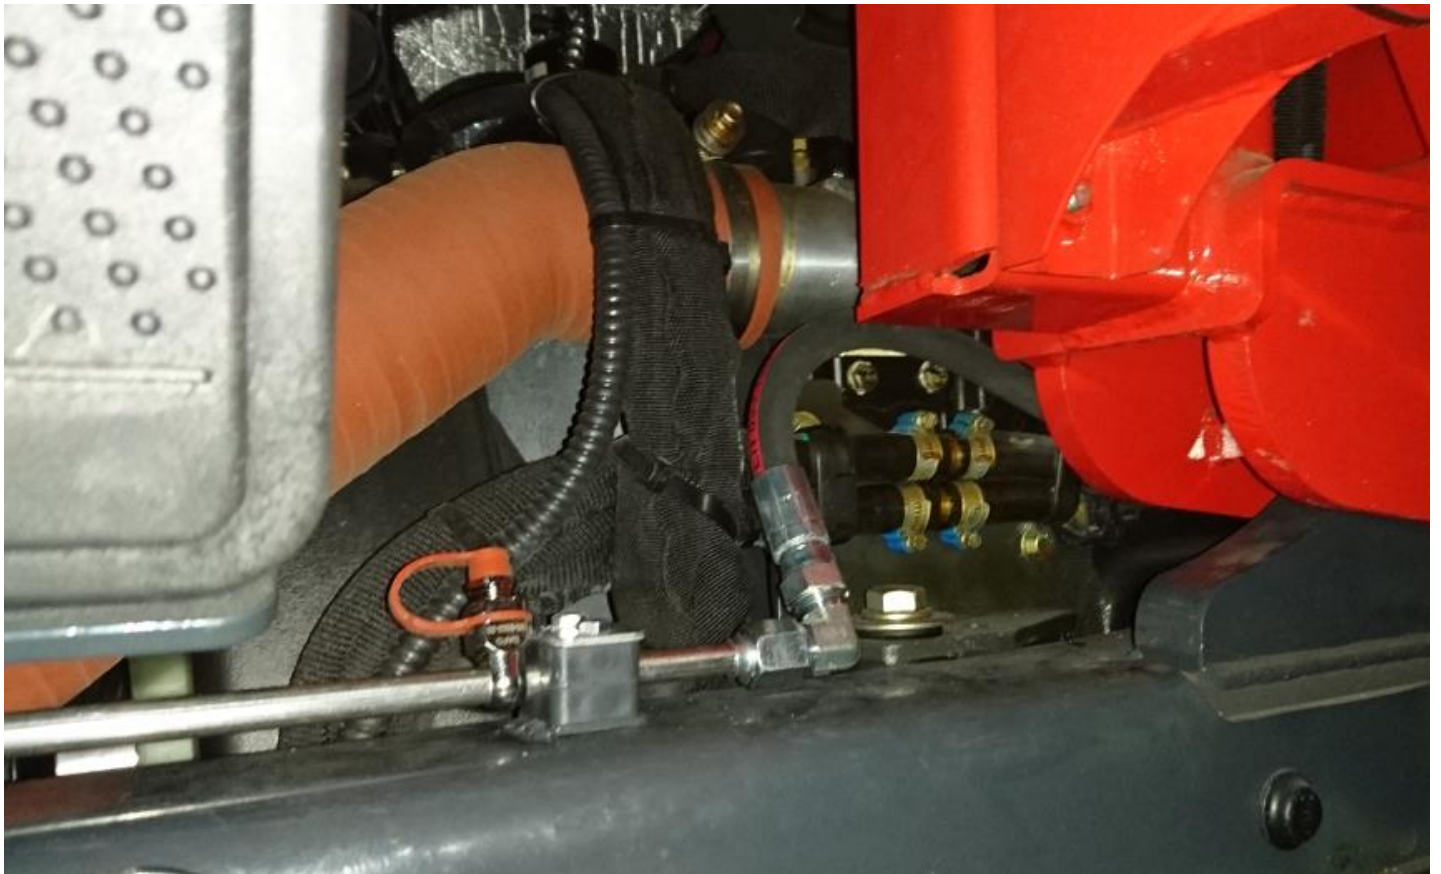

FORREX SV-K 1100 (10 L) installed in  
Kalmar Terminal Truck T2

FORREX SV-K 1100 (10 L) installed in  
Kalmar Terminal Truck T2

FORREX SV-K 1100 (10 L) installed in

Kalmar Terminal Truck T2

FORREX SV-K 1100 (10 L) installed in  
Kalmar Terminal Truck T2

FORREX SV-K 1100 (10 L) installed in  
Kalmar Terminal Truck T2