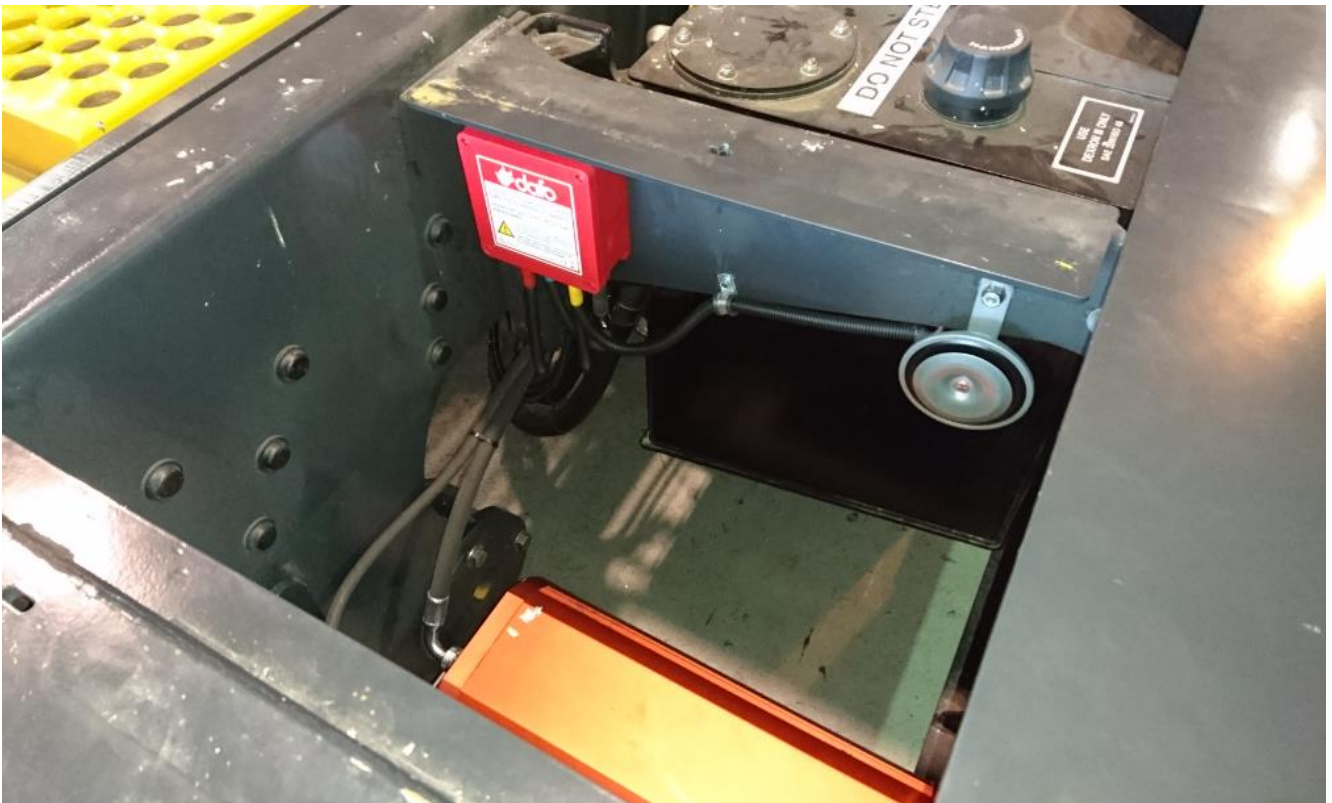

FORREX SV-K 1100 (10 L) installed in  
Kalmar Terminal Truck T2

FORREX SV-K 1100 (10 L) installed in  
Kalmar Terminal Truck T2

FORREX SV-K 1100 (10 L) installed in

Kalmar Terminal Truck T2

FORREX SV-K 1100 (10 L) installed in  
Kalmar Terminal Truck T2

FORREX SV-K 1100 (10 L) installed in  
Kalmar Terminal Truck T2