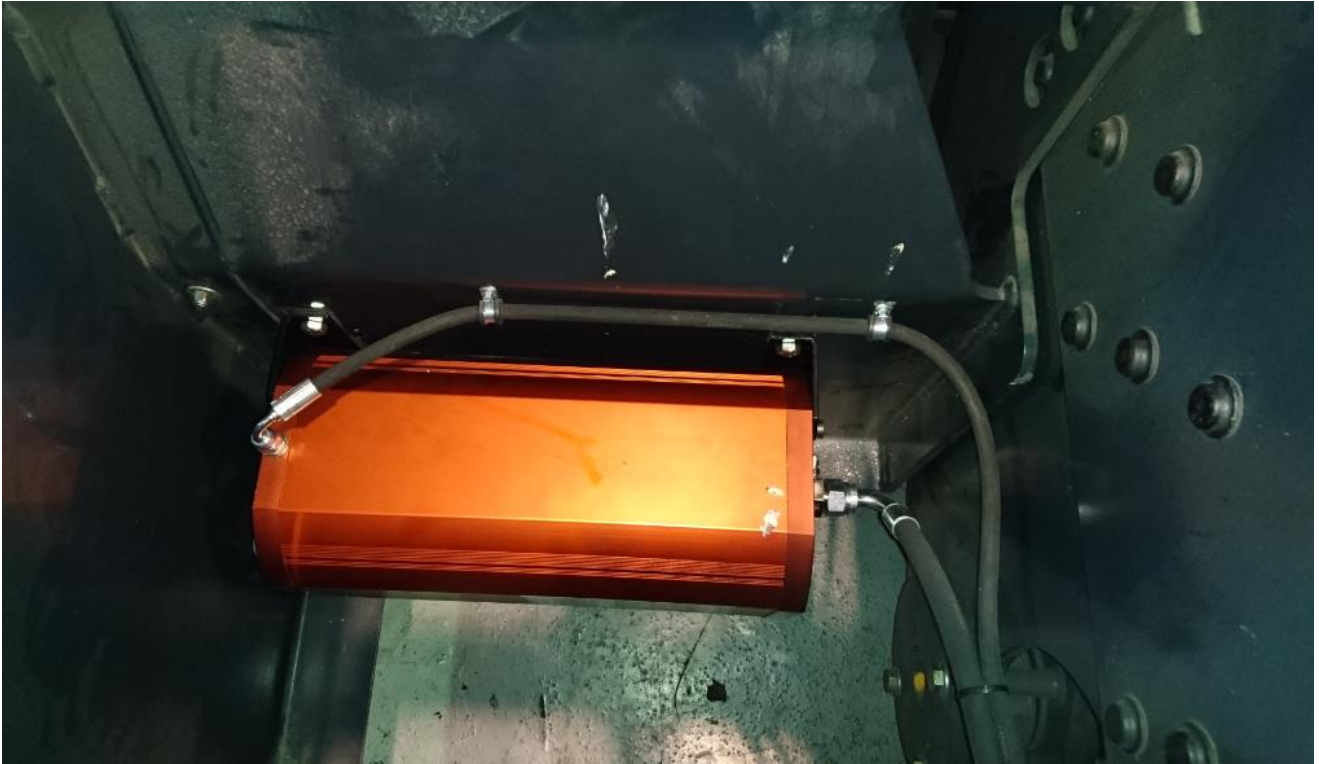

FORREX SV-K 1100 (10 L) installed in  
Kalmar Terminal Truck T2

FORREX SV-K 1100 (10 L) installed in  
Kalmar Terminal Truck T2

FORREX SV-K 1100 (10 L) installed in

Kalmar Terminal Truck T2

FORREX SV-K 1100 (10 L) installed in  
Kalmar Terminal Truck T2

FORREX SV-K 1100 (10 L) installed in  
Kalmar Terminal Truck T2