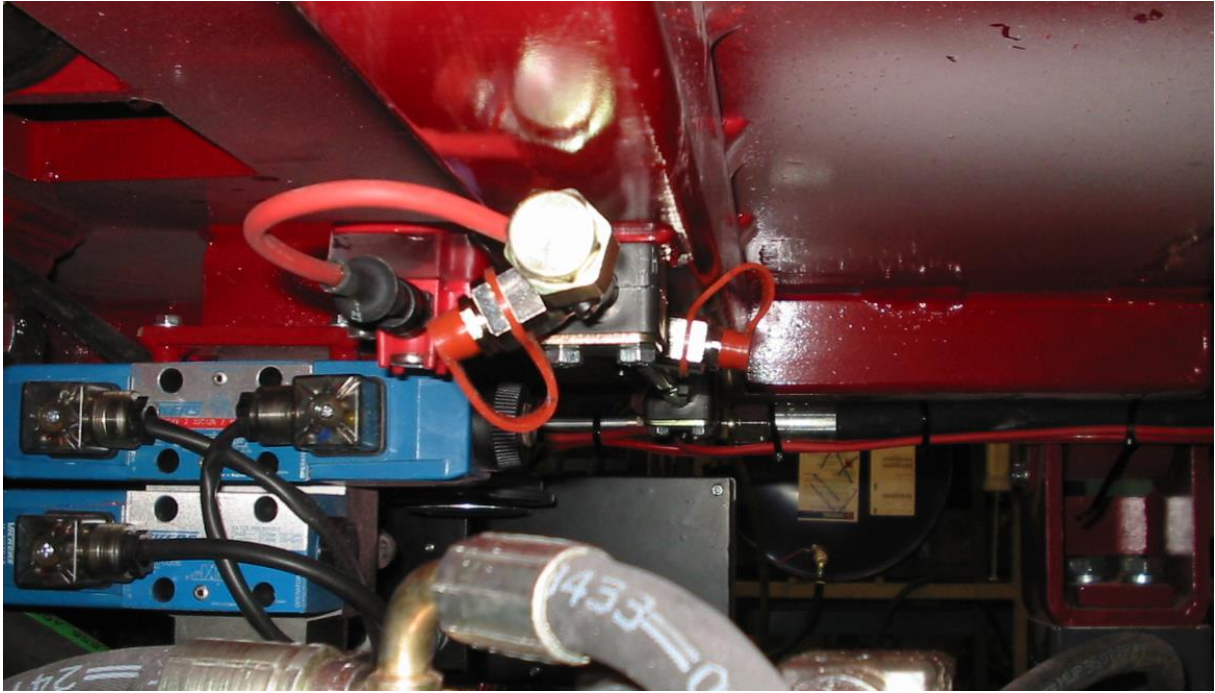

FORREX SV-K 1150 (15 L) installed in  
Tigercat H16 (2004)

FORREX SV-K 1150 (15 L) installed in  
Tigercat H16 (2004)

FORREX SV-K 1150 (15 L) installed in  
Tigercat H16 (2004)

FORREX SV-K 1150 (15 L) installed in  
Tigercat H16 (2004)