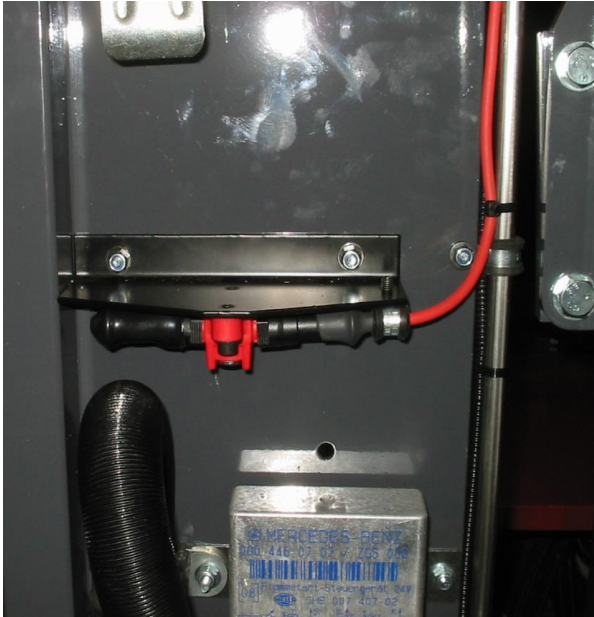

FORREX SV-K 1150 (15 L) installed in  
Tigercat H16 (2004)

FORREX SV-K 1150 (15 L) installed in  
Tigercat H16 (2004)

FORREX SV-K 1150 (15 L) installed in  
Tigercat H16 (2004)

FORREX SV-K 1150 (15 L) installed in  
Tigercat H16 (2004)