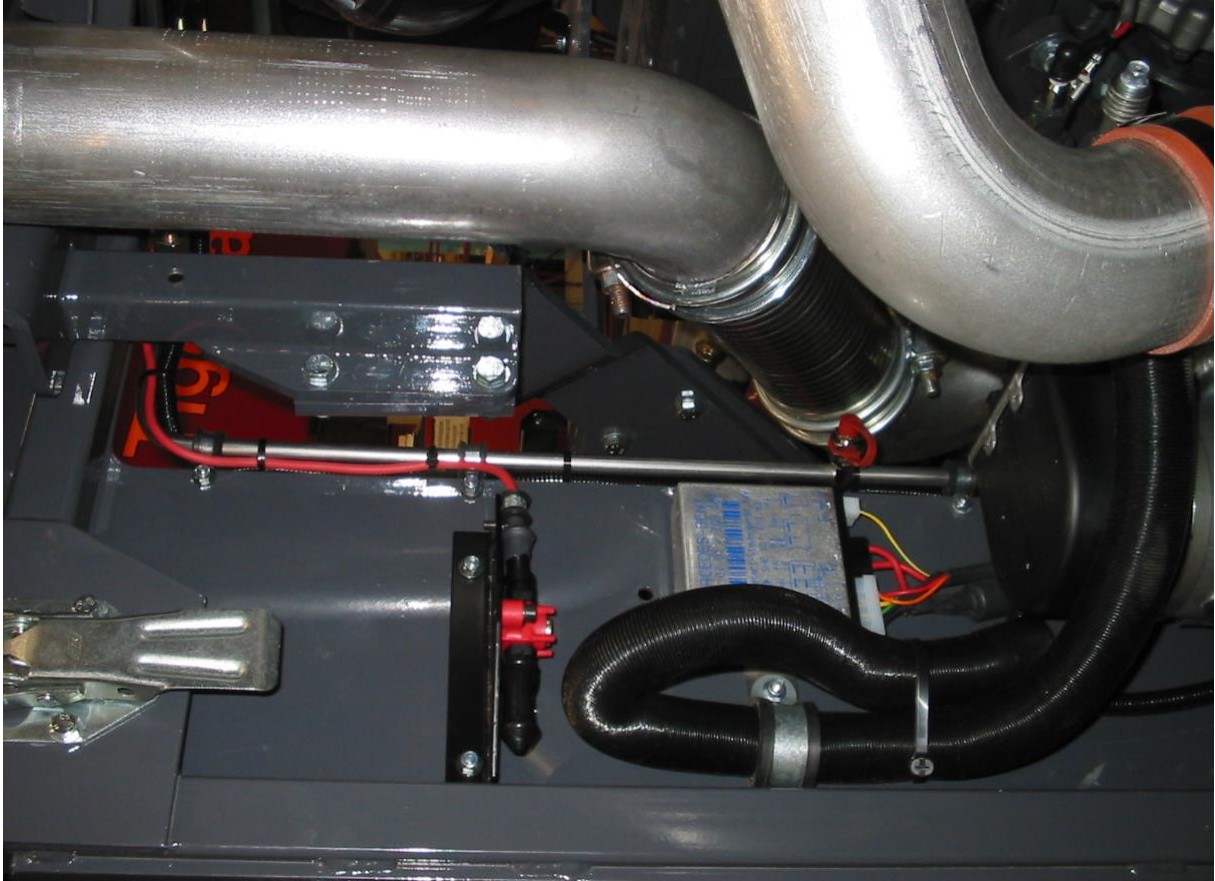

FORREX SV-K 1150 (15 L) installed in  
Tigercat H16 (2004)

FORREX SV-K 1150 (15 L) installed in  
Tigercat H16 (2004)

FORREX SV-K 1150 (15 L) installed in  
Tigercat H16 (2004)

FORREX SV-K 1150 (15 L) installed in  
Tigercat H16 (2004)