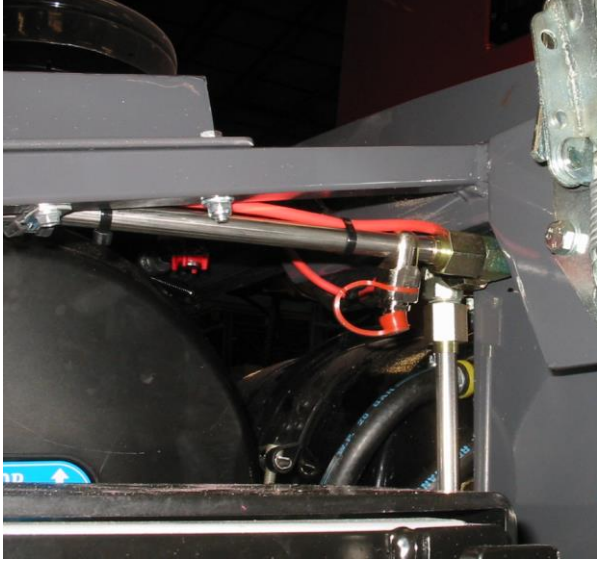

FORREX SV-K 1150 (15 L) installed in  
Tigercat H16 (2004)

FORREX SV-K 1150 (15 L) installed in  
Tigercat H16 (2004)

FORREX SV-K 1150 (15 L) installed in  
Tigercat H16 (2004)

FORREX SV-K 1150 (15 L) installed in  
Tigercat H16 (2004)