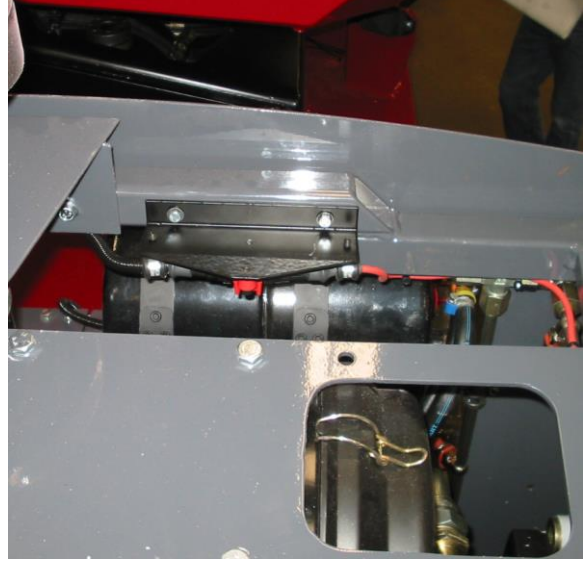

FORREX SV-K 1150 (15 L) installed in  
Tigercat H16 (2004)

FORREX SV-K 1150 (15 L) installed in  
Tigercat H16 (2004)

FORREX SV-K 1150 (15 L) installed in  
Tigercat H16 (2004)

FORREX SV-K 1150 (15 L) installed in  
Tigercat H16 (2004)