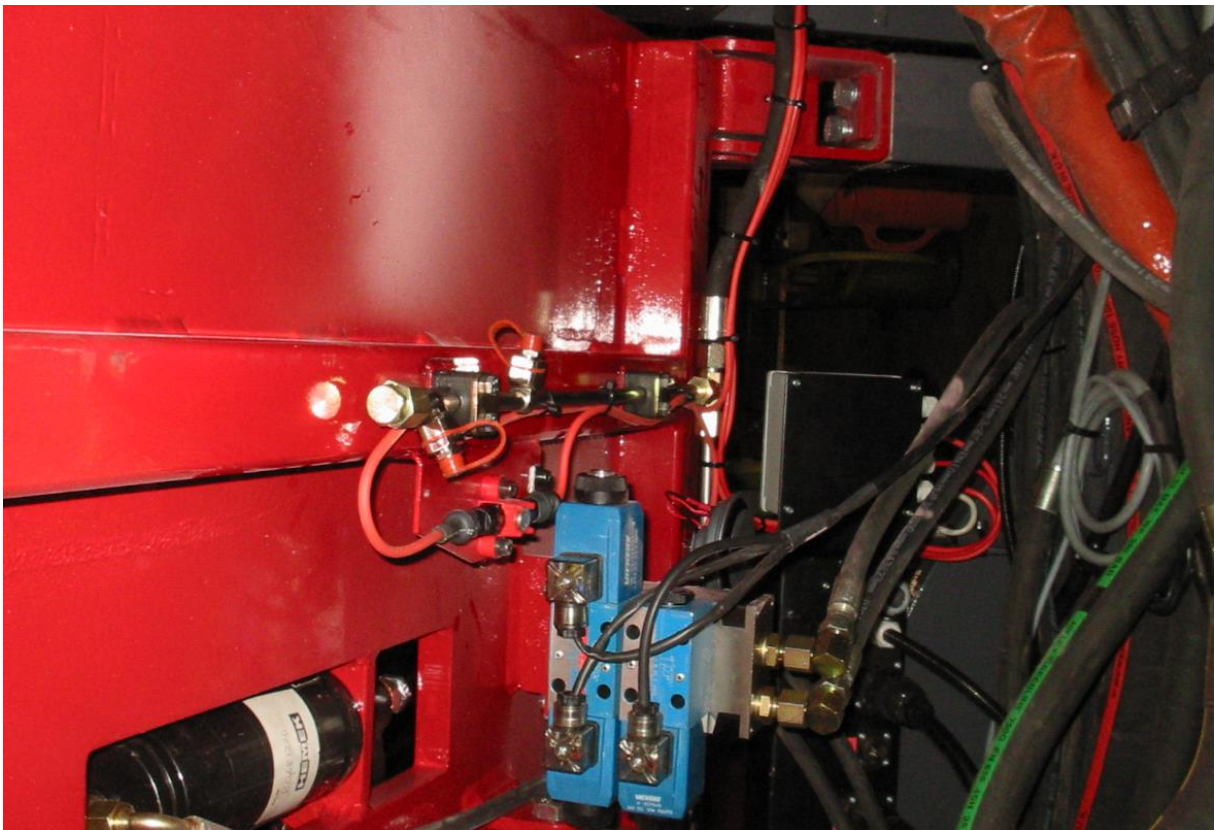

FORREX SV-K 1150 (15 L) installed in  
Tigercat H16 (2004)

FORREX SV-K 1150 (15 L) installed in  
Tigercat H16 (2004)

FORREX SV-K 1150 (15 L) installed in  
Tigercat H16 (2004)

FORREX SV-K 1150 (15 L) installed in  
Tigercat H16 (2004)