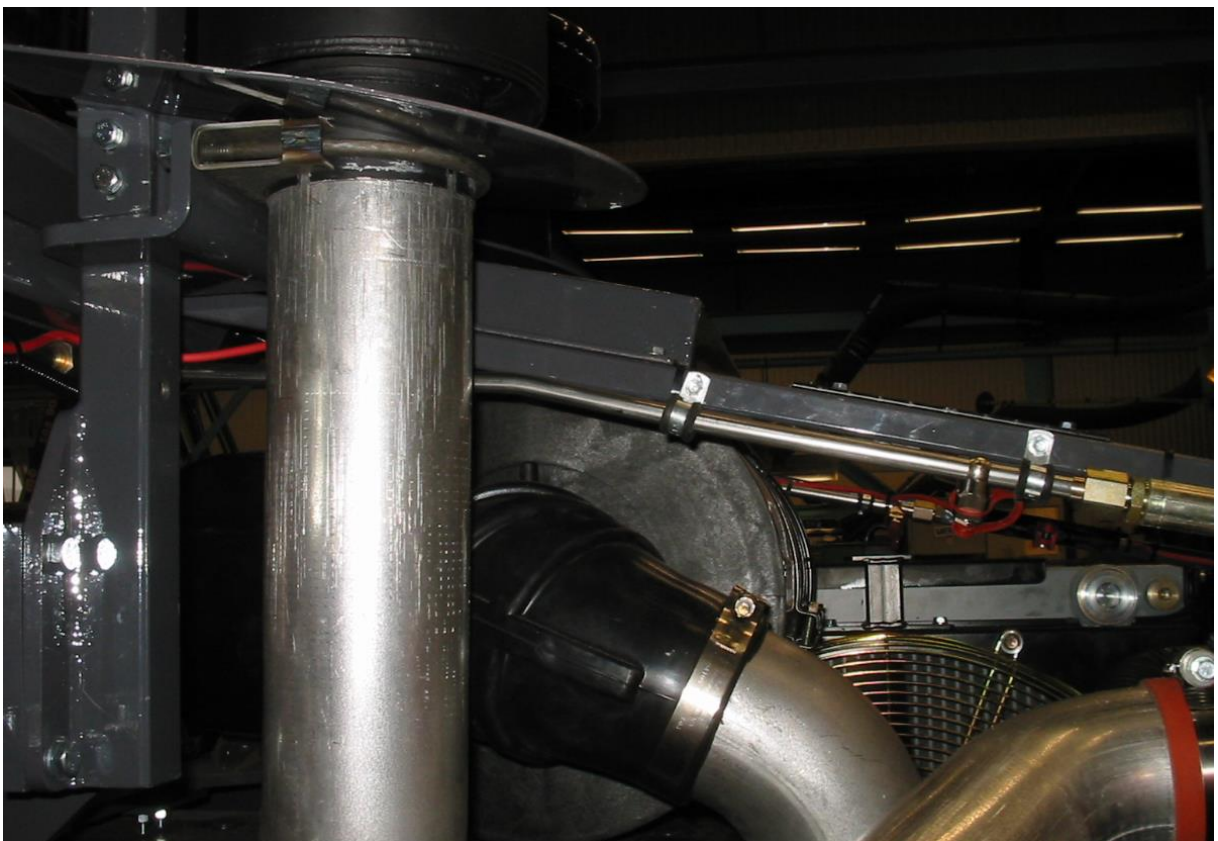

FORREX SV-K 1150 (15 L) installed in  
Tigercat H16 (2004)

FORREX SV-K 1150 (15 L) installed in  
Tigercat H16 (2004)

FORREX SV-K 1150 (15 L) installed in  
Tigercat H16 (2004)

FORREX SV-K 1150 (15 L) installed in  
Tigercat H16 (2004)