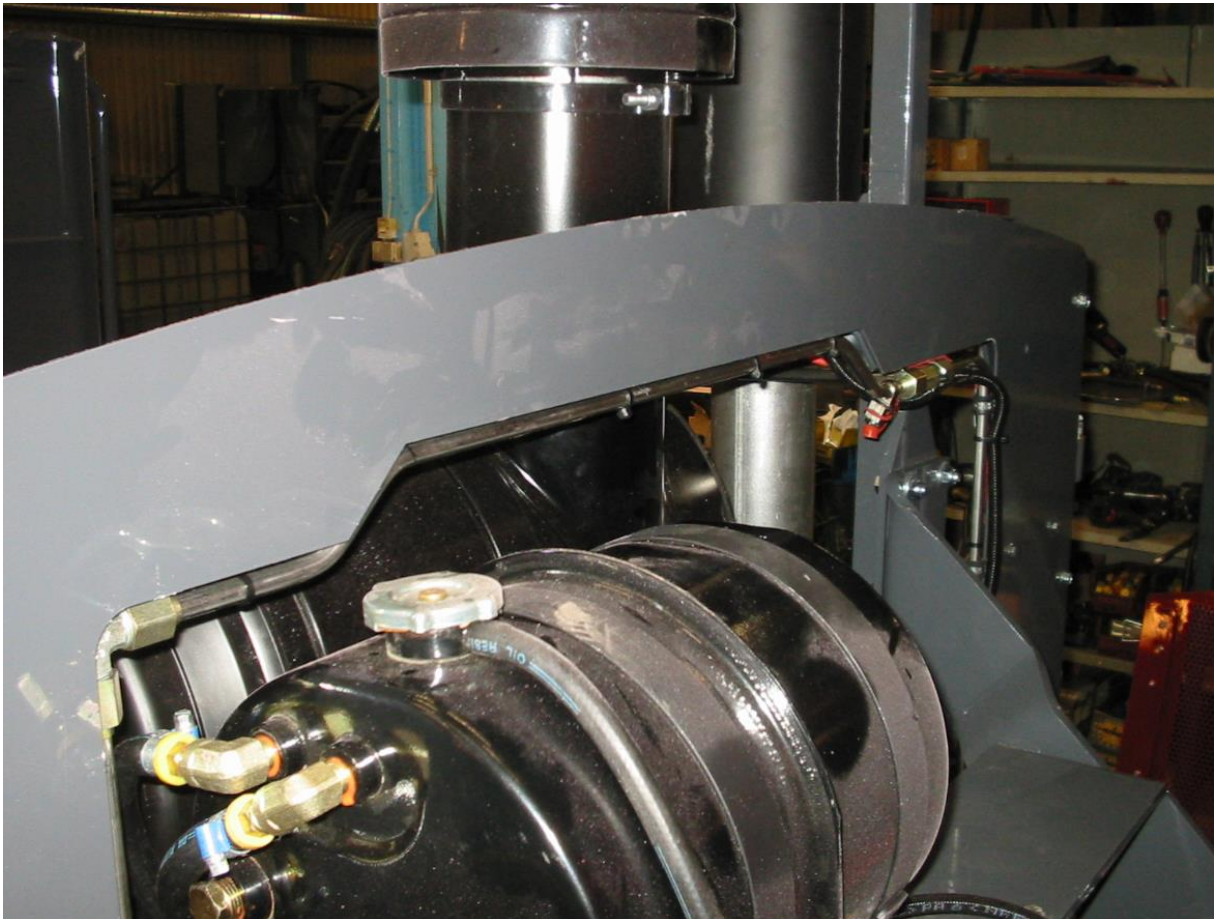

FORREX SV-K 1150 (15 L) installed in  
Tigercat H16 (2004)

FORREX SV-K 1150 (15 L) installed in  
Tigercat H16 (2004)

FORREX SV-K 1150 (15 L) installed in  
Tigercat H16 (2004)

FORREX SV-K 1150 (15 L) installed in  
Tigercat H16 (2004)