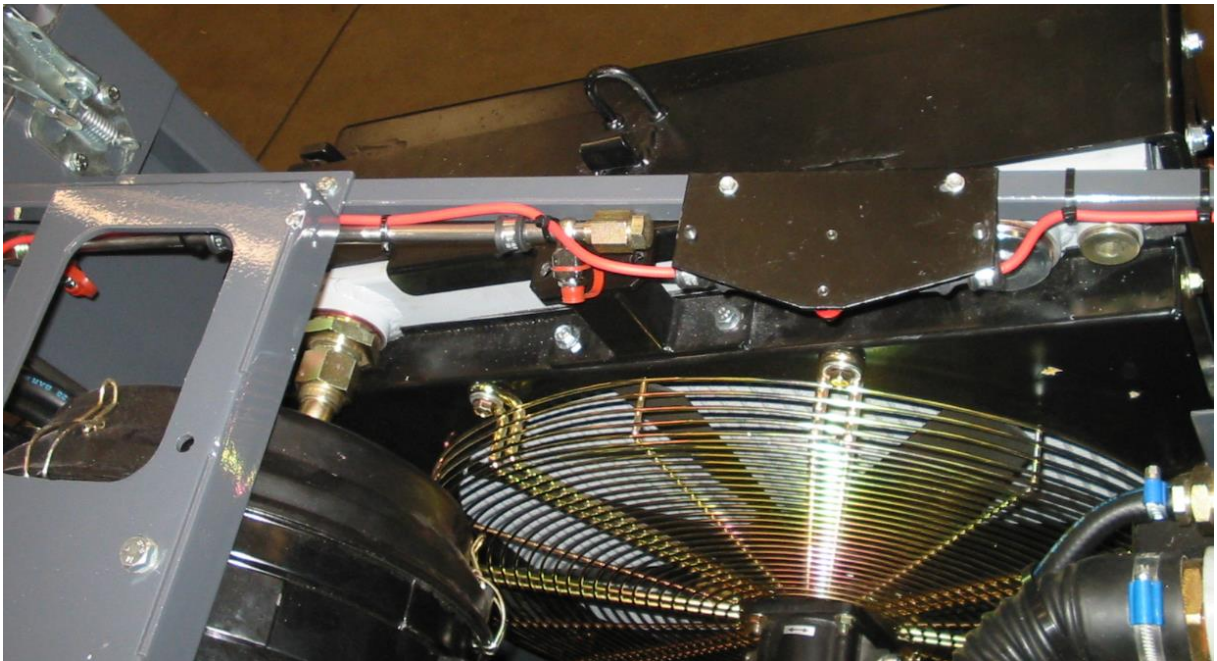

FORREX SV-K 1150 (15 L) installed in  
Tigercat H16 (2004)

FORREX SV-K 1150 (15 L) installed in  
Tigercat H16 (2004)

FORREX SV-K 1150 (15 L) installed in  
Tigercat H16 (2004)

FORREX SV-K 1150 (15 L) installed in  
Tigercat H16 (2004)