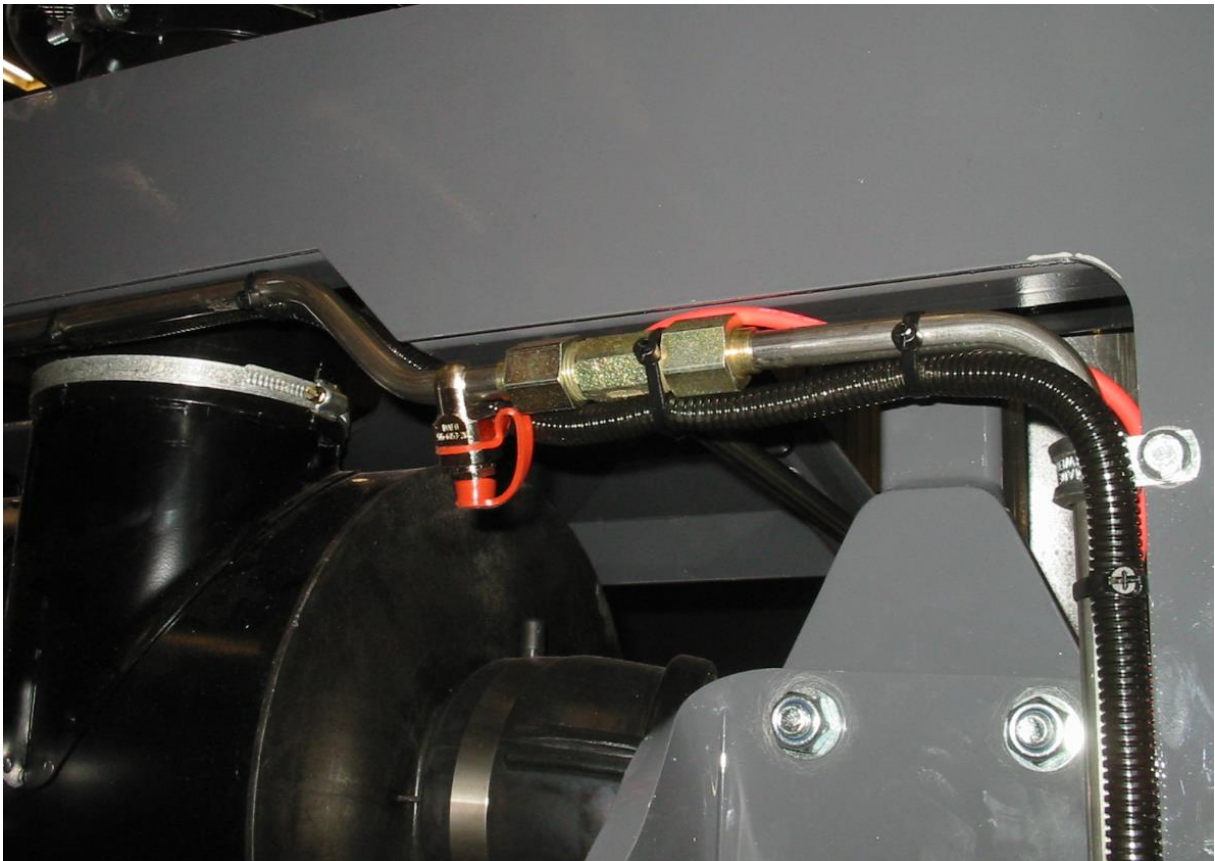

FORREX SV-K 1150 (15 L) installed in  
Tigercat H16 (2004)

FORREX SV-K 1150 (15 L) installed in  
Tigercat H16 (2004)

FORREX SV-K 1150 (15 L) installed in  
Tigercat H16 (2004)

FORREX SV-K 1150 (15 L) installed in  
Tigercat H16 (2004)