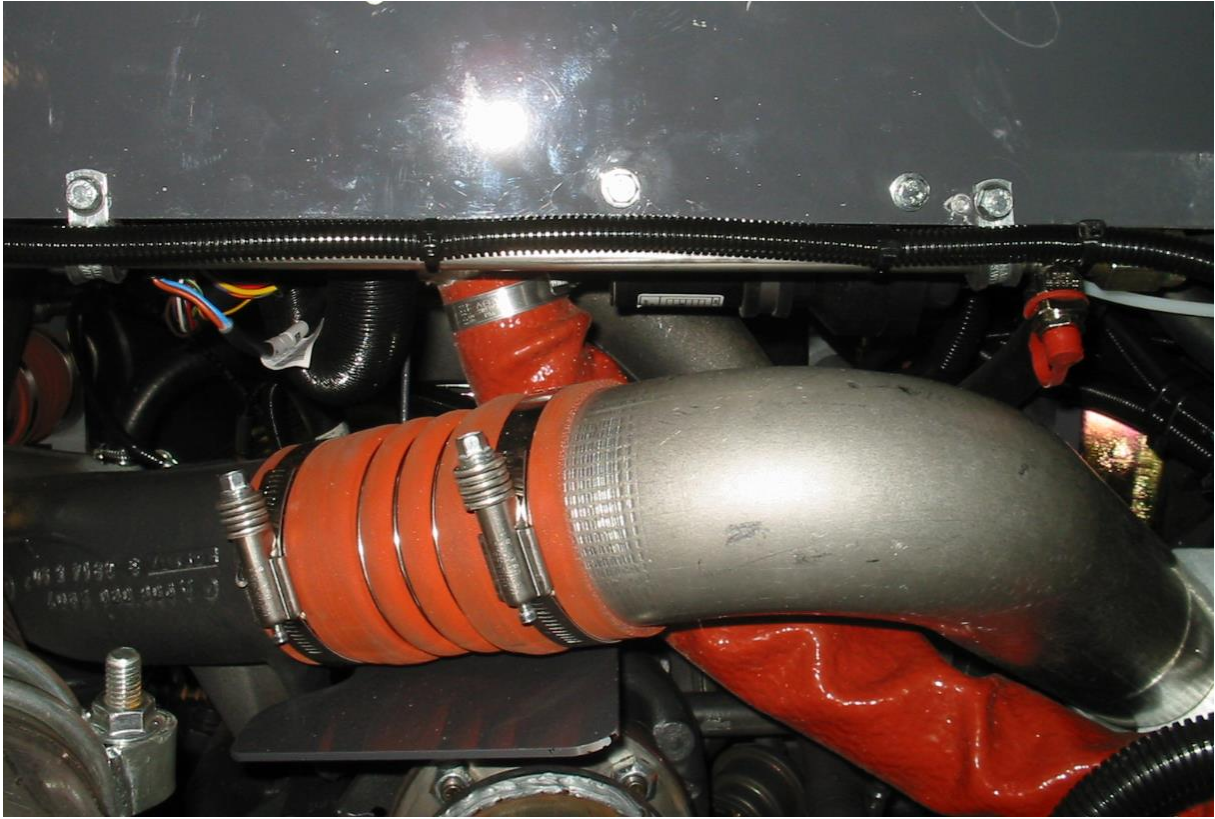

FORREX SV-K 1150 (15 L) installed in  
Tigercat H16 (2004)

FORREX SV-K 1150 (15 L) installed in  
Tigercat H16 (2004)

FORREX SV-K 1150 (15 L) installed in  
Tigercat H16 (2004)

FORREX SV-K 1150 (15 L) installed in  
Tigercat H16 (2004)