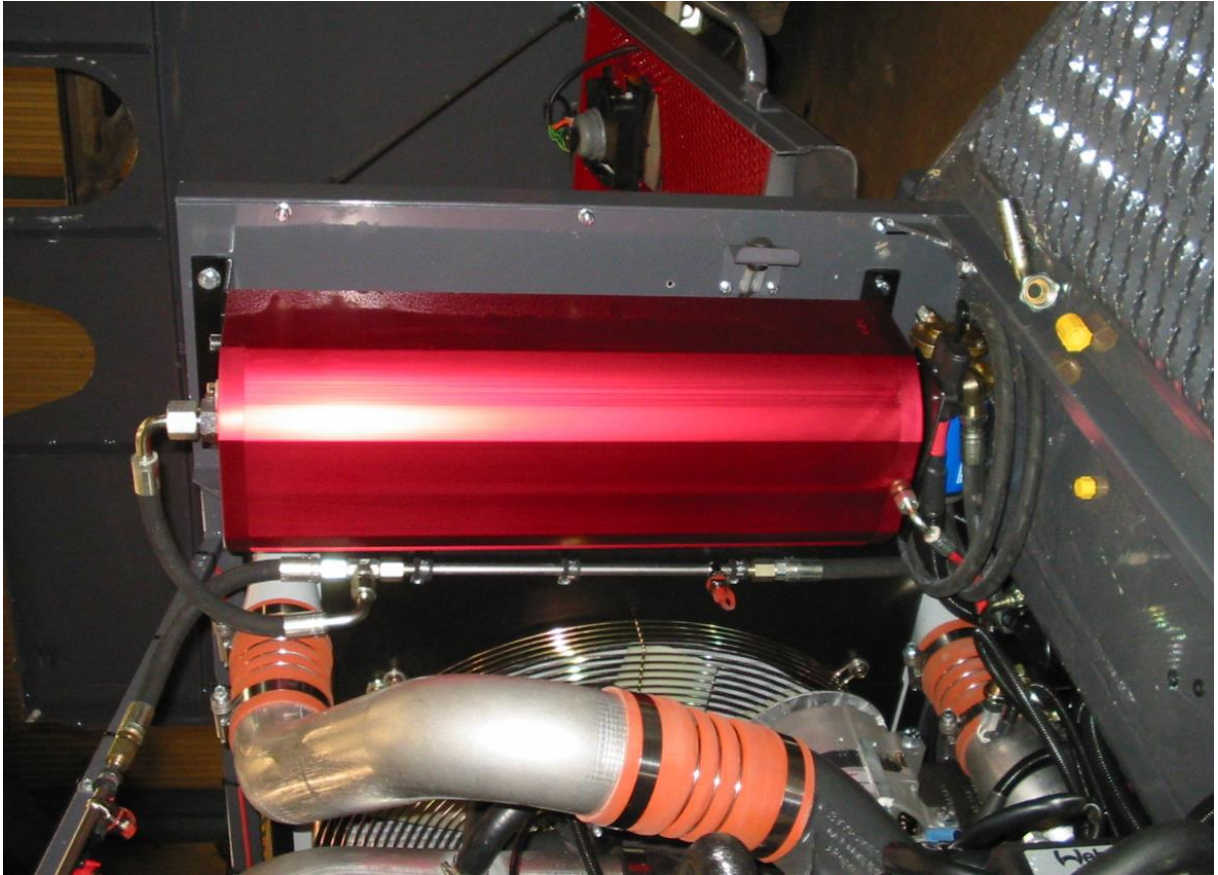

FORREX SV-K 1150 (15 L) installed in  
Tigercat H16 (2004)

FORREX SV-K 1150 (15 L) installed in  
Tigercat H16 (2004)

FORREX SV-K 1150 (15 L) installed in  
Tigercat H16 (2004)

FORREX SV-K 1150 (15 L) installed in  
Tigercat H16 (2004)